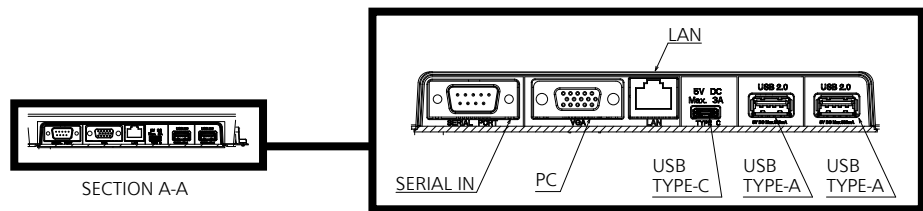

*3 : Only for SQE1W

*4 : Signals with ○ in the Plug and Play-supported signal column are the ones written in EDID (Extended Display Identification Data) of this unit.

For signals without ○ in the Plug and Play-supported signal column, resolutions may not be selected on the PC side even if this unit supports those signals.

Note

- An auto detected signal format may be differently displayed from the actual input signal.
- The i symbols (example 1080i) means Interlaced signal.

● Terminals

View from back

Magnified figure of terminal b

Magnified figure of terminal a

Sectional view of terminal a
(SERIAL / PC / LAN / USB TYPE-C / USB TYPE-A)

Terminal a
43SQE1W Terminal (Bottom) Units : mm (inch)

	SERIAL / PC	LAN	USB TYPE-C	USB TYPE-A
A	9.3 (0.37)	9.7 (0.38)	4.8 (0.19)	6.6 (0.26)
B	3.7 (0.15)	—	—	—
C	26.3 (1.03)			
D	9.4 (0.37)			
E	65.9 (2.59)			