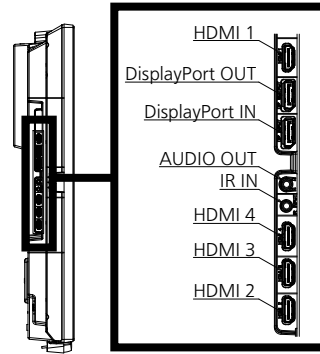

*3 : Only for SQE1W

*4 : Signals with ○ in the Plug and Play-supported signal column are the ones written in EDID (Extended Display Identification Data) of this unit.

For signals without ○ in the Plug and Play-supported signal column, resolutions may not be selected on the PC side even if this unit supports those signals.

Note

- An auto detected signal format may be differently displayed from the actual input signal.
- The i symbols (example 1080i) means Interlaced signal.

● Terminals

View from back

Magnified figure of terminal b

Magnified figure of terminal a

Sectional view of terminal a
(SERIAL / PC / LAN / USB TYPE-C / USB TYPE-A)

Terminal a
43SQE1W Terminal (Bottom) Units : mm (inch)

	SERIAL / PC	LAN	USB TYPE-C	USB TYPE-A
A	9.3 (0.37)	9.7 (0.38)	4.8 (0.19)	6.6 (0.26)
B	3.7 (0.15)	—	—	—
C	26.3 (1.03)			
D	9.4 (0.37)			
E	65.9 (2.59)			