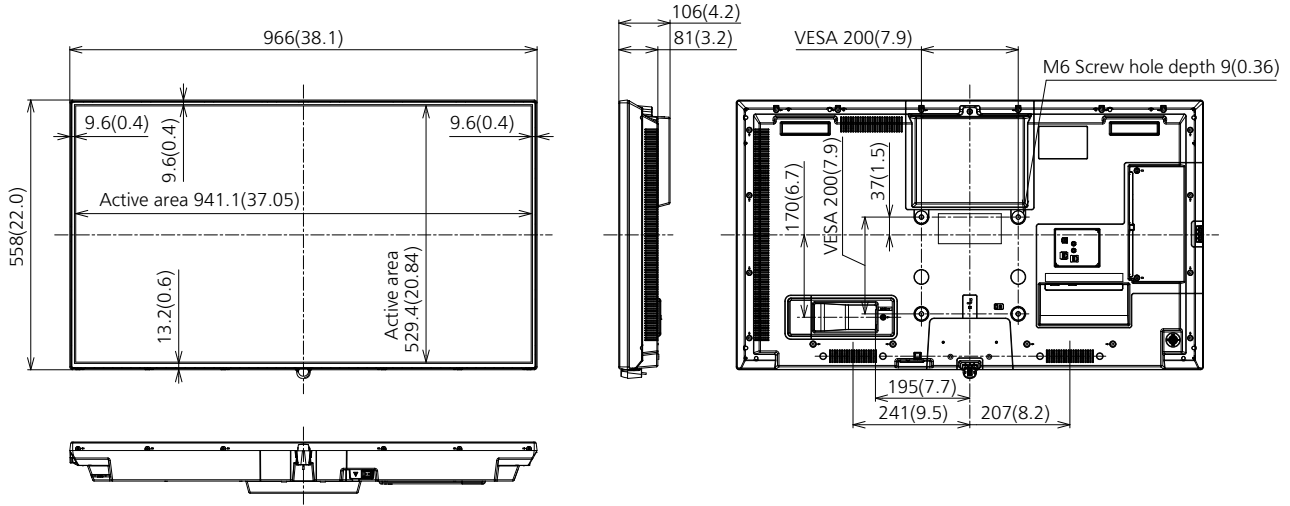

STANDARD (CERTIFICATIONS)

SAFETY REGULATIONS	EU/USA CB Report (LVD; IEC62368-1 2nd Edition + EU/USA Deviation) EU Deviation : EN62368-1:2014 2nd Edition USA Deviation : UL62368-1-2014, 2nd Edition UL Certification
RADIATION REGULATIONS	EU : EMC test report [Class-A] (CE; EN55032:2012/EN61000-3-2:2014/ EN61000-3-3:2013/EN55024:2010 IEC61000-4-2:2008 IEC61000-4-3:2010 IEC61000-4-4:2012 IEC61000-4-5:2005 IEC61000-4-6:2013 IEC61000-4-8:2009 IEC61000-4-11:2004) US : FCC [Class-A]

WIRELESS LAN FUNCTION

Compliance standard	IEEE 802.11 a/b/g/n Dual (Wireless LAN Standard protocol) Wi-Fi CERTIFIED
Channel	IEEE802.11a/b/g/n
Communication distance	Approx. 30 m (Depends on usage environment)

REMOTE CONTROL TRANSMITTER

Power Requirements	DC 3 V (AA Size batteries x 2)
Operating distance	Approx. 7 m (22.9 ft)*
Weight	Approx. 111 g (4 oz) including batteries
Dimensions (W x H x D)	51 x 161 x 27 mm (2" x 6.4" x 1.1")

*When operated directly in front of the IR sensor.

OPTIONAL ACCESSORIES

Early Warning Software* Basic license / 3-year license	ET-SWA 100 / 105series (Depending on the license type, the symbol at the end of the part number is different.)
Wireless Presentation System	Receiver Board TY-SB01WP

DIMENSIONS

Cautions: This drawing is not a scale
Units : mm (inches)