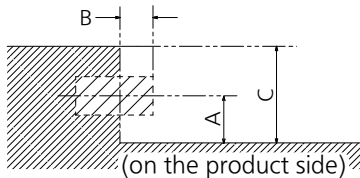

SERIAL / PC	LAN	USB TYPE-C	USB TYPE-A
A	9.3 (0.37)	9.7 (0.38)	4.8 (0.19)	6.6 (0.26)
B	3.7 (0.15)	—	—	—
C	26.3 (1.03)			
D	9.4 (0.37)			
E	65.9 (2.59)			

Sectional view of terminal b
(HDMI / DisplayPort / IR / AUDIO OUT)

Terminal b
43SQE1W Terminal (Side) Units : mm (inch)