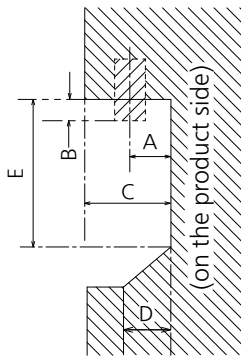

Note

- An auto detected signal format may be differently displayed from the actual input signal.
- The i symbols (example 1080i) means Interlaced signal.

● Terminals

View from back

Magnified figure of terminal b

Magnified figure of terminal a

Sectional view of terminal a
(SERIAL / PC / LAN / USB TYPE-C / USB TYPE-A)

Terminal a
43SQE1W Terminal (Bottom) Units : mm (inch)

	SERIAL / PC	LAN	USB TYPE-C	USB TYPE-A
A	9.3 (0.37)	9.7 (0.38)	4.8 (0.19)	6.6 (0.26)
B	3.7 (0.15)	—	—	—
C	26.3 (1.03)			
D	9.4 (0.37)			
E	65.9 (2.59)			