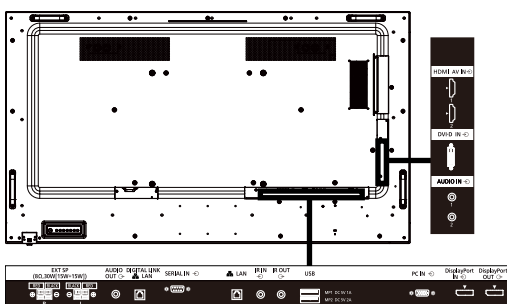

REMOTE CONTROL TRANSMITTER

Power Requirements	DC 3 V (2 x AAA Size batteries)
Operating distance	Approx. 7 m (23 ft)*
Weight	Approx. 63 g (2.2 oz) including batteries
Dimensions (W x H x D)	48 x 134 x 20 mm (1.9" x 5.3" x 0.8")

*When operated directly in front of receptor.

DIMENSIONS

Cautions: This drawing is not a scale
Units : mm (inches)

CONNECTION TERMINAL

STANDARD (CERTIFICATIONS)

SAFETY REGULATIONS	UL ANSI / UL 62368-1: 2014 , 2nd Edition UL60950-1, 2nd Edition, 2014-10-14 CAN / CSA-C22.2 No. 62368-1-14, 2nd Edition Mexico: NOM
	CB IEC 62368-1: 2014 (Second Edition) IEC 60950-1: 2005 (Second Edition) + Am 1: 2009 + Am 2: 2013 BEAB)
RADIATION REGULATIONS	BEAB EU Deviation (EN62368-1:2014) (Second Edition) (EN60950-1:2006 + A11:2009 + A1:2010 + A12:2011+A2:2013) BEAB approval
	RCM) AS/NZS Deviation (AS/NZS 62368-1:2018 , Second Edition)
RADIATION REGULATIONS	FCC) FCC CFR 47, Part 15, Subpart B 2015 Class A ANSI C63.4-2014 ICES-003 Issue6: 2016
	CE) EN55032: 2012 EN55024: 2010, EN55035 EN61000-3-2: 2014 EN61000-3-3: 2013
RADIATION REGULATIONS	RCM) AS / NZS CISPR32:2013 RCM Mark