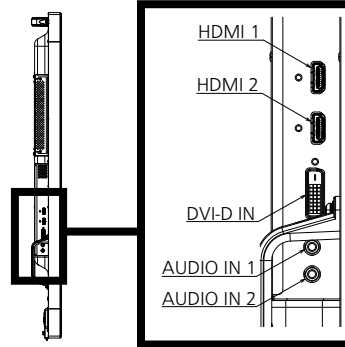

*3 : Based on VESA CVT-RB (Reduced Blanking) standard

*4 : Y_CC_R420 format only supported

*5 : Signals with ○ in the Plug and Play-supported signal column are the ones written in EDID (Extended Display Identification Data) of this unit.
For signals without ○ in the Plug and Play-supported signal column, resolutions may not be selected on the PC side even if this unit supports those signals.

Drawing of terminals

View from back

Magnified figure of terminal b

Magnified figure of terminal a

Sectional view of terminal a

(AUDIO OUT / DIGITAL LINK LAN / SERIAL IN / LAN / IR IN / IR OUT / USB / PC IN / DisplayPort IN / DisplayPort OUT)