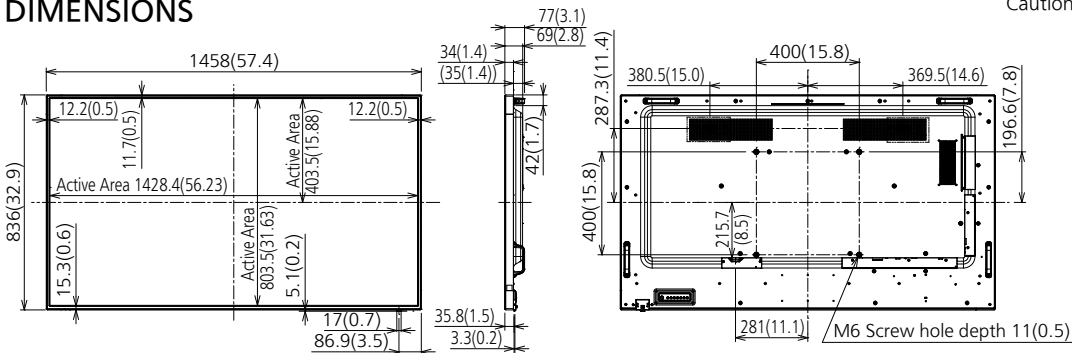

*In case of running for a long time, the moving image is recommended to be displayed. If you display a still picture for an extended period, the image retention might remain on the screen. However, image retention can gradually disappear by displaying a moving images.

REMOTE CONTROL TRANSMITTER

Power Requirements	DC 3 V (2 x AAA Size batteries)
Operating distance	Approx. 7 m (23 ft)*
Weight	Approx. 63 g (2.2 oz) including batteries
Dimensions (W x H x D)	48 x 134 x 20 mm (1.9" x 5.3" x 0.8")

*When operated directly in front of receptor.

DIMENSIONS

Cautions: This drawing is not a scale
Units : mm (inches)