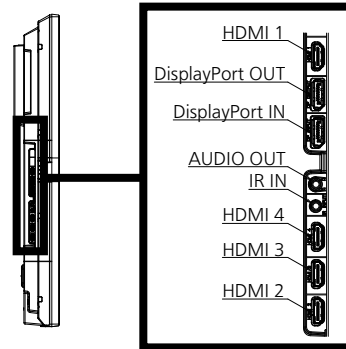

*1 : Pixel-Repetition signal (dot clock frequency 27.0 MHz) only

*2 : Following characters are abbreviation of input terminals.

H : HDMI (HDMI 1, 2, 3, 4)
 DP : Display Port
 Type-C : USB Type-C
 PC : D-sub RGB

*3 : Only for SQE1W

*4 : Signals with ○ in the Plug and Play-supported signal column are the ones written in EDID (Extended Display Identification Data) of this unit.

For signals without ○ in the Plug and Play-supported signal column, resolutions may not be selected on the PC side even if this unit supports those signals.

Note

- An auto detected signal format may be differently displayed from the actual input signal.
- The i symbols (example 1080i) means Interlaced signal.

● Terminals

View from back

Magnified figure of terminal b

Magnified figure of terminal a

SECTION A-A

Sectional view of terminal a
(SERIAL / PC / LAN / USB TYPE-C / USB TYPE-A)

Terminal a
55SQE1W Terminal (Bottom) Units : mm (inch)

	SERIAL / PC	LAN	USB TYPE-C	USB TYPE-A
A	9.3 (0.37)	9.7 (0.38)	4.8 (0.19)	6.6 (0.26)
B	3.7 (0.15)	—	—	—
C	26.6 (1.05)			
D	9.4 (0.37)			
E	65.9 (2.59)			