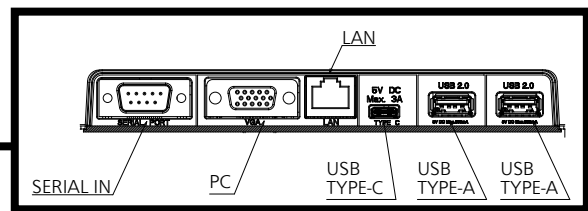

*3 : Only for SQE1W

*4 : Signals with ○ in the Plug and Play-supported signal column are the ones written in EDID (Extended Display Identification Data) of this unit.

For signals without ○ in the Plug and Play-supported signal column, resolutions may not be selected on the PC side even if this unit supports those signals.

Note

- An auto detected signal format may be differently displayed from the actual input signal.
- The i symbols (example 1080i) means Interlaced signal.

● Terminals

View from back

Magnified figure of terminal b

Magnified figure of terminal a

SECTION A-A

Sectional view of terminal a
(SERIAL / PC / LAN / USB TYPE-C / USB TYPE-A)

Terminal a
55SQE1W Terminal (Bottom) Units : mm (inch)

	SERIAL / PC	LAN	USB TYPE-C	USB TYPE-A
A	9.3 (0.37)	9.7 (0.38)	4.8 (0.19)	6.6 (0.26)
B	3.7 (0.15)	—	—	—
C	26.6 (1.05)			
D	9.4 (0.37)			
E	65.9 (2.59)			