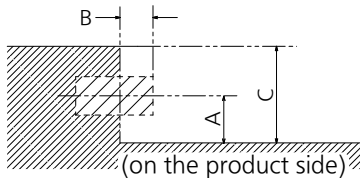

SERIAL / PC	LAN	USB TYPE-C	USB TYPE-A
A	9.3 (0.37)	9.7 (0.38)	4.8 (0.19)	6.6 (0.26)
B	3.7 (0.15)	—	—	—
C	26.6 (1.05)			
D	9.4 (0.37)			
E	65.9 (2.59)			

Sectional view of terminal b
(HDMI / DisplayPort / IR / AUDIO OUT)

Terminal b
55SQE1W Terminal (Side) Units : mm (inch)