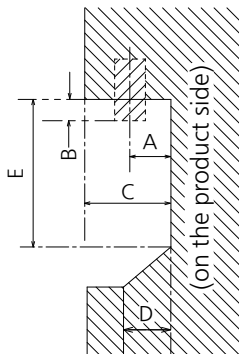

Note

- An auto detected signal format may be differently displayed from the actual input signal.
- The i symbols (example 1080i) means Interlaced signal.

● Terminals

View from back

Magnified figure of terminal b

Magnified figure of terminal a

SECTION A-A

Sectional view of terminal a
(SERIAL / PC / LAN / USB TYPE-C / USB TYPE-A)

Terminal a
55SQE1W Terminal (Bottom) Units : mm (inch)

	SERIAL / PC	LAN	USB TYPE-C	USB TYPE-A
A	9.3 (0.37)	9.7 (0.38)	4.8 (0.19)	6.6 (0.26)
B	3.7 (0.15)	—	—	—
C	26.6 (1.05)			
D	9.4 (0.37)			
E	65.9 (2.59)			