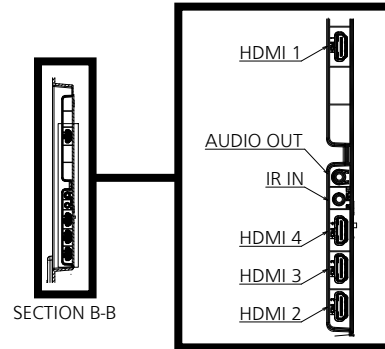

\*1 : Pixel-Repetition signal (dot clock frequency 27.0 MHz) only

\*2 : Following characters are abbreviation of input terminals.

H : HDMI (HDMI 1, 2, 3, 4)  
 Type-C : USB Type-C  
 PC : D-sub RGB

\*3 : Signals with ○ in the Plug and Play-supported signal column are the ones written in EDID (Extended Display Identification Data) of this unit.

For signals without ○ in the Plug and Play-supported signal column, resolutions may not be selected on the PC side even if this unit supports those signals.

Note

- An auto detected signal format may be differently displayed from the actual input signal.
- The i symbols (example 1080i) means Interlaced signal.

● Terminals

View from back

Magnified figure of terminal b

SECTION B-B

Magnified figure of terminal a

Sectional view of terminal a  
(SERIAL / PC / LAN / USB TYPE-C / USB TYPE-A)

Terminal a  
65CQE1WA Terminal (Bottom) Units : mm (inch)

	SERIAL / PC	LAN	USB TYPE-C	USB TYPE-A
A	9.3 (0.37)	9.7 (0.38)	4.8 (0.19)	6.6 (0.26)
B	3.7 (0.15)	—	—	—
C	26.8 (1.06)			
D	9.4 (0.37)			
E	65.9 (2.59)			

Sectional view of terminal b  
(HDMI / IR OUT / AUDIO OUT)