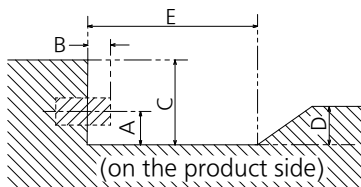

● Terminals

View from back

Magnified figure of terminal b

SECTION B-B

Magnified figure of terminal a

Sectional view of terminal a  
(SERIAL / PC / LAN / USB TYPE-C / USB TYPE-A)

Terminal a  
65CQE1WA Terminal (Bottom) Units : mm (inch)

	SERIAL / PC	LAN	USB TYPE-C	USB TYPE-A
A	9.3 (0.37)	9.7 (0.38)	4.8 (0.19)	6.6 (0.26)
B	3.7 (0.15)	—	—	—
C	26.8 (1.06)			
D	9.4 (0.37)			
E	65.9 (2.59)			

Sectional view of terminal b  
(HDMI / IR OUT / AUDIO OUT)