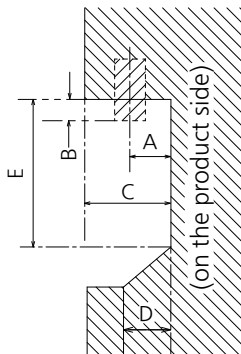

● Terminals

View from back

Magnified figure of terminal b

SECTION B-B

Magnified figure of terminal a

Sectional view of terminal a  
(SERIAL / PC / LAN / USB TYPE-C / USB TYPE-A)

Terminal a  
65CQE1WA Terminal (Bottom) Units : mm (inch)

	SERIAL / PC	LAN	USB TYPE-C	USB TYPE-A
A	9.3 (0.37)	9.7 (0.38)	4.8 (0.19)	6.6 (0.26)
B	3.7 (0.15)	—	—	—
C	26.8 (1.06)			
D	9.4 (0.37)			
E	65.9 (2.59)			

Sectional view of terminal b  
(HDMI / IR OUT / AUDIO OUT)