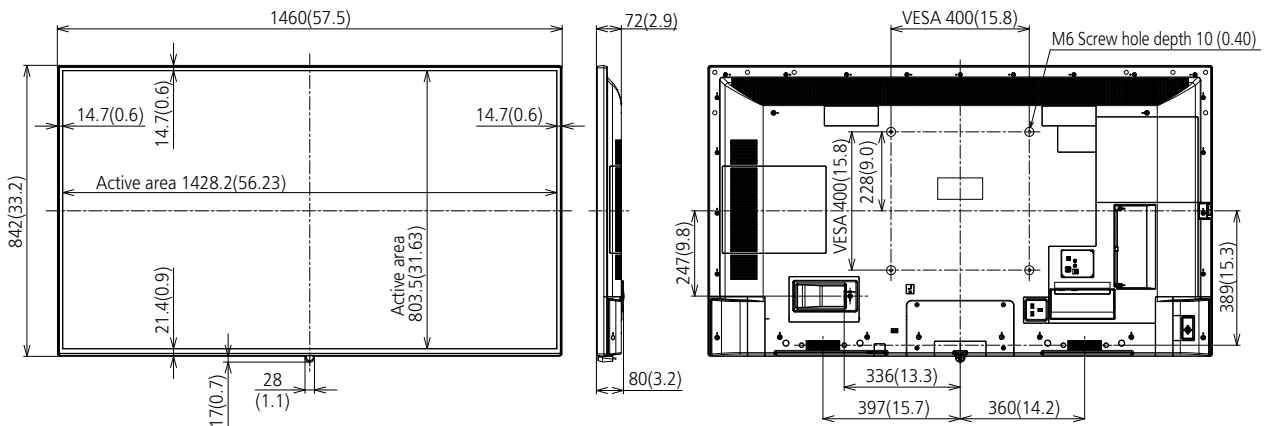

*Displaying a still image for a long time may cause burn-in (image persistence artifacts), it could be mitigated when display video image.

STANDARD (CERTIFICATIONS)

SAFETY REGULATIONS	EU/USA CB Report (LVD; IEC62368-1 2nd Edition + EU/USA Deviation) EU Deviation : EN62368-1:2014 2nd Edition
RADIATION REGULATIONS	EU : EMC test report [Class-A] (CE; EN55032:2012/EN61000-3-2:2014/ EN61000-3-3:2013/EN55024:2010 IEC61000-4-2:2008 IEC61000-4-3:2010 IEC61000-4-4:2012 IEC61000-4-5:2005 IEC61000-4-6:2013 IEC61000-4-8:2009 IEC61000-4-11:2004)

WIRELESS LAN FUNCTION

Compliance standard	IEEE 802.11 a/b/g/n Dual (Wireless LAN Standard protocol) Wi-Fi certified
Channel	IEEE 802.11 a/b/g/n
Communication distance	Approx. 30 m (Depends on usage environment)

REMOTE CONTROL TRANSMITTER

Power Requirements	DC 3 V (AA Size batteries x 2)
Operating distance	Approx. 7 m (22.9 ft)*
Weight	Approx. 111 g (4 oz) including batteries
Dimensions (W x H x D)	51 x 161 x 27 mm (2" x 6.4" x 1.1")

*When operated directly in front of the IR sensor.

INCLUDED ACCESSORIES

- Remote Control x 1 - Batteries (AA size) x 2 : AA/R6/LR6 type
- AC cord (approx. 2 m) - IR sensor x 1
- IR Sensor Holder x1 - Screw (for IR Sensor's Holder) x 2
- Clamper x 3 - Operating Instruction Book

DIMENSIONS

Cautions: This drawing is not a scale
Units : mm (inches)