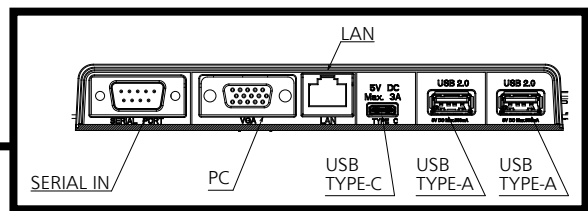

● Terminals

View from back

Magnified figure of terminal b

SECTION B-B

Magnified figure of terminal a

Sectional view of terminal a  
(SERIAL / PC / LAN / USB TYPE-C / USB TYPE-A)

Terminal a  
65CQE1WA Terminal (Bottom) Units : mm (inch)

	SERIAL / PC	LAN	USB TYPE-C	USB TYPE-A
A	9.3 (0.37)	9.7 (0.38)	4.8 (0.19)	6.6 (0.26)
B	3.7 (0.15)	—	—	—
C	26.8 (1.06)			
D	9.4 (0.37)			
E	65.9 (2.59)			

Sectional view of terminal b  
(HDMI / IR OUT / AUDIO OUT)