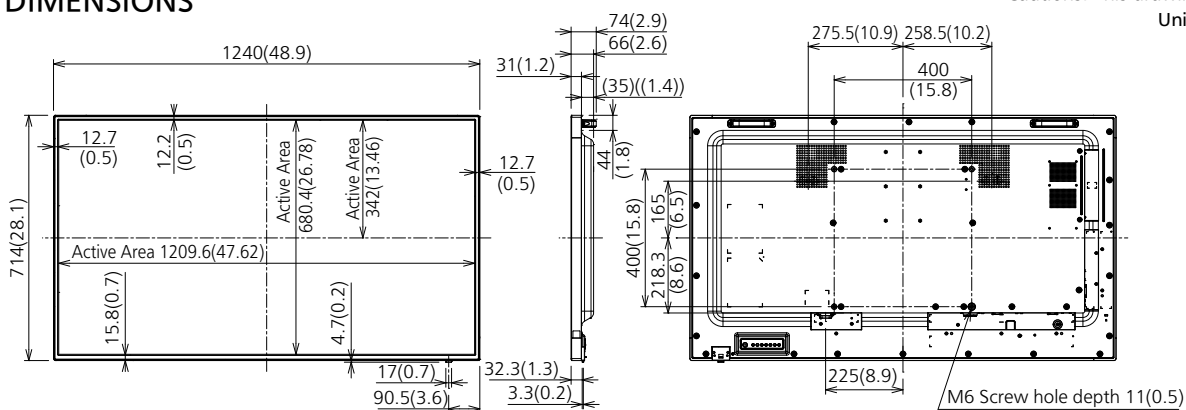

*In case of running for a long time, the moving image is recommended to be displayed. If you display a still picture for an extended period, the image retention might remain on the screen. However, image retention can gradually disappear by displaying a moving images.

REMOTE CONTROL TRANSMITTER

Power Requirements	DC 3 V (2 x AAA Size batteries)
Operating distance	Approx. 7 m (23 ft)*
Weight	Approx. 63 g (2.2 oz) including batteries
Dimensions (W x H x D)	48 x 134 x 20 mm (1.9" x 5.3" x 0.8")

*When operated directly in front of receptor.

DIMENSIONS