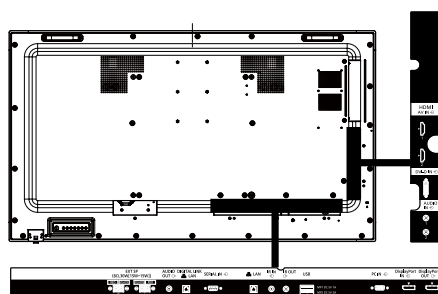

**REMOTE CONTROL TRANSMITTER**

Power Requirements	DC 3 V (2 x AAA Size batteries)
Operating distance	Approx. 7 m (23 ft)*
Weight	Approx. 63 g (2.2 oz) including batteries
Dimensions (W x H x D)	48 x 134 x 20 mm (1.9" x 5.3" x 0.8")

\*When operated directly in front of receptor.

**DIMENSIONS**

**CONNECTION TERMINAL**

**STANDARD (CERTIFICATIONS)**

SAFETY REGULATIONS	UL ANSI / UL 62368-1: 2014 , 2nd Edition UL60950-1, 2nd Edition, 2014-10-14 CAN / CSA-C22.2 No. 62368-1-14, 2nd Edition Mexico: NOM
	CB IEC 62368-1: 2014 (Second Edition) IEC 60950-1: 2005 (Second Edition) + Am 1: 2009 + Am 2: 2013 BEAB)
	BEAB EU Deviation (EN62368-1:2014) (Second Edition) (EN60950-1:2006 + A11:2009 + A1:2010 + A12:2011+A2:2013) BEAB approval
RADIATION REGULATIONS	RCM AS/NZS Deviation (AS/NZS 62368-1:2018 , Second Edition)
	FCC FCC CFR 47, Part 15, Subpart B 2015 Class A ANSI C63.4-2014 ICES-003 Issue6: 2016
	CE EN55032: 2012 EN55024: 2010, EN55035 EN61000-3-2: 2014 EN61000-3-3: 2013
	RCM AS / NZS CISPR32:2013 RCM Mark