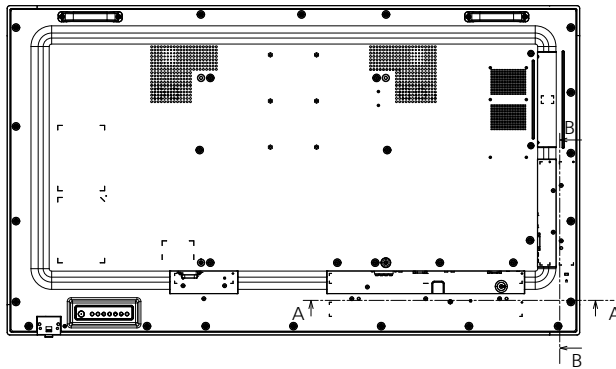

\*3 : Based on VESA CVT-RB (Reduced Blanking) standard

\*4 : YCbCr420 format only supported

\*5 : Signals with ○ in the Plug and Play-supported signal column are the ones written in EDID (Extended Display Identification Data) of this unit.

**Drawing of terminals**

View from back

Magnified figure of terminal b

Magnified figure of terminal a

**Sectional view of terminal a**

(AUDIO OUT / DIGITAL LINK LAN / SERIAL IN / LAN / IR IN / IR OUT / USB / PC IN / DisplayPort IN / DisplayPort OUT)