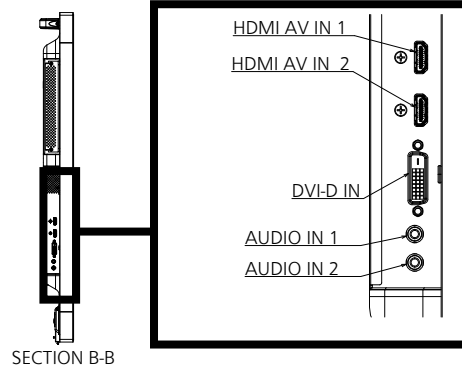

For signals without ○ in the Plug and Play-supported signal column, resolutions may not be selected on the PC side even if this unit supports those signals.

Note

- An auto detected signal format may be differently displayed from the actual input signal.
- [ i ] shown after the number of dots of resolution means the interlace signal.
- When 1080/30PsF signal and 1080/25PsF signal are input, they are processed as 1080/60i signal and 1080/50i signal, and then displayed.
- When a 1920 x 2160/60 signal (dot clock frequency 297.00 MHz, DIGITAL LINK format) is input Display as 3840 x 2160 / 60p.

**Drawing of terminals**

View from back

Magnified figure of terminal b

Magnified figure of terminal a

**Sectional view of terminal a**

(AUDIO OUT / DIGITAL LINK LAN / SERIAL IN / LAN / IR IN / IR OUT / USB / PC IN / DisplayPort IN / DisplayPort OUT)